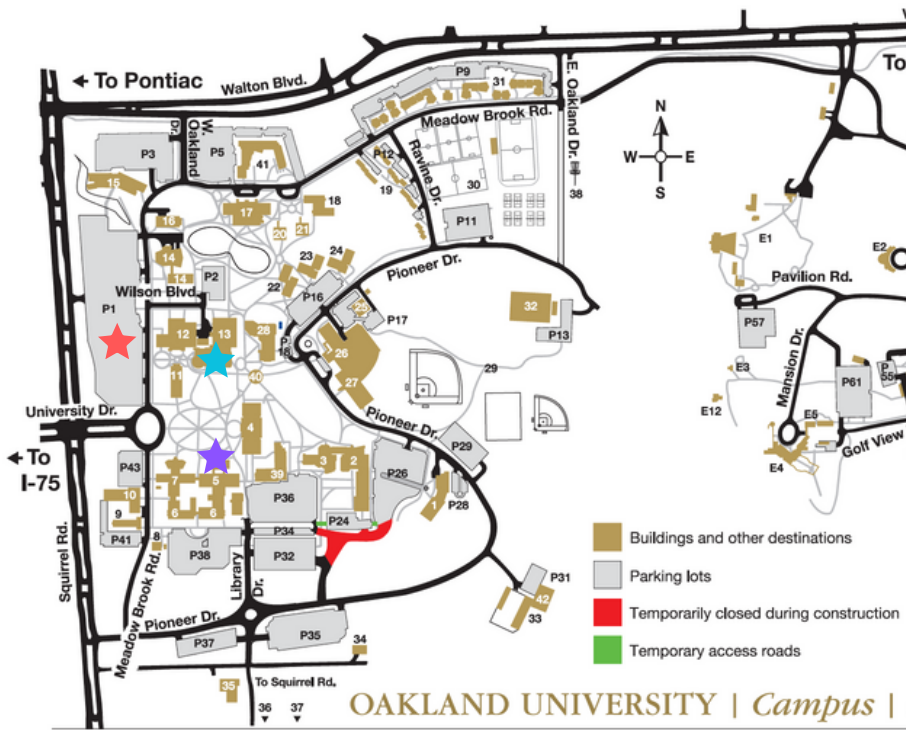

OAKLAND UNIVERSITY IS LOCATED AT **312 MEADOW BROOK RD, ROCHESTER, MI 48309**. THE OAKLAND CENTER PARKING LOT ENTRANCE IS LOCATED EAST OF N SQUIRREL RD AND SOUTH OF E WALTON BLVD.

DIRECTIONS:

From I-75

I-75 to Exit 79 (University Drive)
East about one mile to Squirrel Road

From M-59 West (from Rochester)

M-59 to Squirrel Road Exit
North on Squirrel Road about three miles

PARKING:

THE OAKLAND CENTER AT OAKLAND UNIVERSITY IS LOCATED BEHIND THE WELCOME CENTER, HIGHLIGHTED ON PG 2 WITH THE "OU" ICON. PARK IN LOT "P1." SEE NEXT PAGE FOR A MAP.

N SQUIRREL RD

LOT P1

N SQUIRREL RD

N SQUIRREL RD

MEADOW BROOK RD

★ PARKING

★ OAKLAND CENTER - CONFERENCE ROOMS

★ PEDIATRIC RETINAL RESEARCH LAB TOUR

OAKLAND CENTER MAP CONFERENCE ROOMS

★ ENTRANCE CLOSEST
TO PI PARKING LOT

○ EVENT CONFERENCE
ROOMS