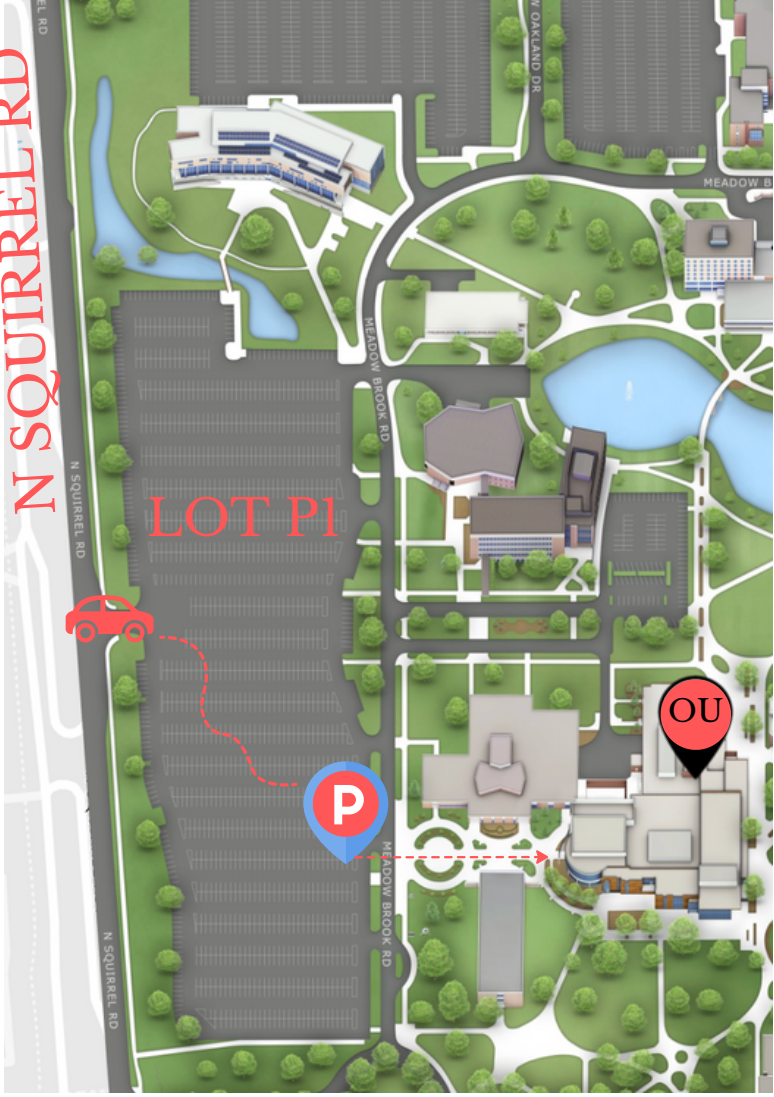

From Telegraph Road

Telegraph Road to Square Lake Road
To I-75 North
Exit 79 (University Drive)
East about one mile to Squirrel Road

From M-59 East (from Pontiac)

M-59 past Wide Track Drive
Stay in left lane, follow sign to University Drive
Turn right on University Drive
East about four miles to Squirrel Road

From M-59 West (from Rochester)

M-59 to Squirrel Road Exit
North on Squirrel Road about three miles

PARKING:

THE OAKLAND CENTER AT OAKLAND UNIVERSITY IS LOCATED BEHIND THE WELCOME CENTER, HIGHLIGHTED ON PG 2 WITH THE "OU" ICON. PARK IN LOT "P1." SEE NEXT PAGE FOR A MAP.

N SQUIRREL RD

LOT P1

N SQUIRREL RD

N SQUIRREL RD

MEADOW BROOK RD

★ PARKING

★ OAKLAND CENTER - CONFERENCE ROOMS

★ PEDIATRIC RETINAL RESEARCH LAB TOUR

OAKLAND CENTER MAP CONFERENCE ROOMS

★ ENTRANCE CLOSEST
TO PI PARKING LOT

○ EVENT CONFERENCE
ROOMS